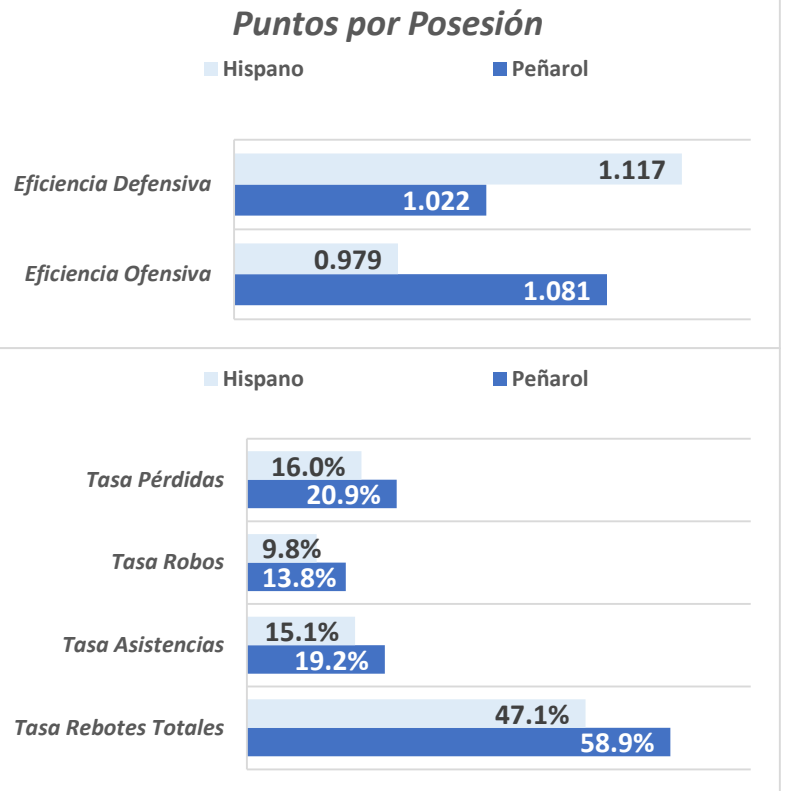

Informe Estadísticas Avanzadas - Básquet Advance -

Pre partido Peñarol vs Hispano = 11/11/2020

PJ	3	-	3
Equipo:	Peñarol	vs	Hispano
Posesiones por partido	79.9	↑	75.2
Eficiencia Ofensiva	1.081	↑	0.979
Eficiencia Defensiva	1.022	↑	1.117
Net Rating	0.058	↑	-0.137
Tasa Rebotes Defensivos	86.4%	↑	73.7%
Tasa Rebotes Ofensivos	29.8%	↑	25.8%
Tasa Rebotes Totales	58.9%	↑	47.1%
Tasa Asistencias	19.2%	↑	15.1%
Tasa Robos	13.8%	↑	9.8%
Tasa Pérdidas	20.9%	↓	16.0%
Tasa Bloqueos	2.5%	↑	1.3%

	3p/FG	eFG%	TS	FT%
Peñarol	36.0%	55.6%	58.7%	25.9%
	↓	↑	↑	→
Hispano	44.1%	46.0%	49.9%	26.9%

Equipo Peñarol

Jugadores	3p/FG -	eFG% -	TS -	FT% -	%USO -
I. Bednarek	0.0%	100.0%	100.0%	0.0%	4.7%
G. Mariani	71.4%	92.9%	88.8%	14.3%	11.2%
D. Jamerson	42.9%	67.9%	63.5%	7.1%	19.8%
T. Monacchi	35.3%	67.6%	68.5%	8.8%	22.4%
R. Acuña	6.7%	66.7%	69.3%	13.3%	18.9%
D. Gerbaudo	52.2%	63.0%	69.9%	56.5%	18.8%
J. Valinotti	40.9%	50.0%	53.7%	18.2%	31.6%
F. Pennacchiotti	24.2%	45.5%	50.6%	33.3%	25.9%
L. Gorosterrazu	66.7%	41.7%	41.7%	0.0%	8.7%
S. Vaulet	33.3%	40.0%	47.5%	40.0%	21.2%
M. Cerone	0.0%	0.0%	53.2%	200.0%	8.2%
J. Pollar	0.0%	0.0%	0.0%	0.0%	9.3%
J. Pollard	33.3%	0.0%	0.0%	0.0%	14.5%